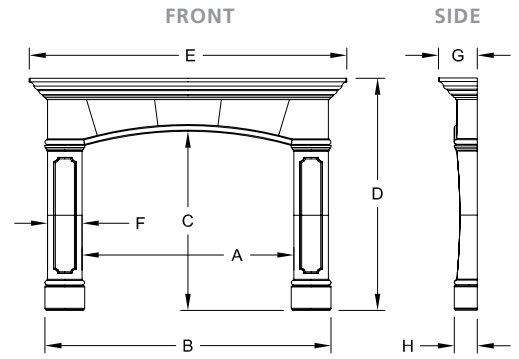

AVALON *design series*

- TRADITIONAL STYLE
- SHOWN IN MACCHIATO WITH INSERT PANELS AND HEARTH 2
- MACCHIATO COMES IN TRAVERTINE TEXTURE

Available in:

MACCHIATO

BEIGE

Avalon	A OPENING WIDTH	B OUTSIDE WIDTH	C OPENING HEIGHT	D OUTSIDE HEIGHT	E TOP WIDTH	F LEG WIDTH	G SHELF DEPTH	H LEG DEPTH
AFANTC5244	52"	70-1/4"	44"	57"	78"	8-1/2"	9-1/2"	5-5/8"

Avalon Overmantel	S OPENING WIDTH	T OUTSIDE WIDTH	U OPENING HEIGHT	V OUTSIDE HEIGHT	X FRAME WIDTH	Y FRAME DEPTH	Z FRAME DEPTH
FRAME - AFOL6650, PANEL - AFOP5444	52"	66"	42"	50"	7"	3-1/2"	3"

BILTMORE *design series*