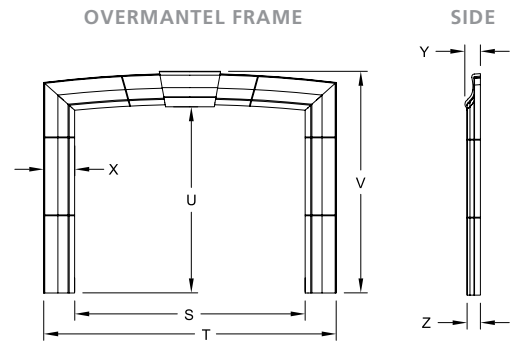

Avalon Overmantel	S OPENING WIDTH	T OUTSIDE WIDTH	U OPENING HEIGHT	V OUTSIDE HEIGHT	X FRAME WIDTH	Y FRAME DEPTH	Z FRAME DEPTH
FRAME - AFOL6650, PANEL - AFOP5444	52"	66"	42"	50"	7"	3-1/2"	3"

BILTMORE *design series*