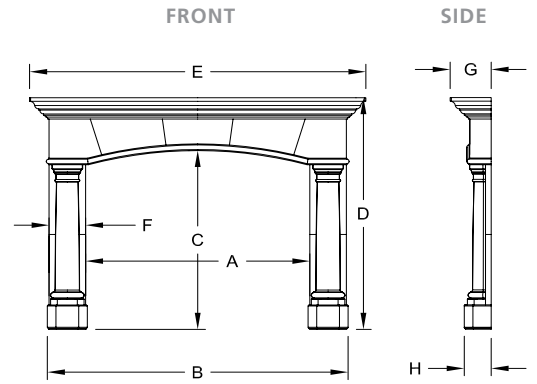

Avalon Overmantel	S OPENING WIDTH	T OUTSIDE WIDTH	U OPENING HEIGHT	V OUTSIDE HEIGHT	X FRAME WIDTH	Y FRAME DEPTH	Z FRAME DEPTH
FRAME - AFOL6650, PANEL - AFOP5444	52"	66"	42"	50"	7"	3-1/2"	3"

BILTMORE *design series*

- TRADITIONAL STYLE
- SHOWN IN BEIGE WITH INSERT PANELS AND HEARTH 2
- BEIGE COMES IN LIMESTONE TEXTURE

Available in:

MACCHIATO

BEIGE

Biltmore

	A OPENING WIDTH	B OUTSIDE WIDTH	C OPENING HEIGHT	D OUTSIDE HEIGHT	E TOP WIDTH	F LEG WIDTH	G SHELF DEPTH	H LEG DEPTH
AFBETC5244	52"	69-3/4"	44"	57"	78"	8-1/2"	9-1/2"	6-1/4"

BEIGE

**Biltmore
Overmantel**

	S OPENING WIDTH	T OUTSIDE WIDTH	U OPENING HEIGHT	V OUTSIDE HEIGHT	X FRAME WIDTH	Y FRAME DEPTH	Z FRAME DEPTH
FRAME - AFOL6650, PANEL - AFOP5444	52"	66"	42"	50"	7"	3-1/2"	3"

Hearst Overmantel	S OPENING WIDTH	T OUTSIDE WIDTH	U OPENING HEIGHT	V OUTSIDE HEIGHT	X FRAME WIDTH	Y FRAME DEPTH	Z FRAME DEPTH
FRAME - AFOL6650, PANEL - AFOP5444	52"	66"	42"	50"	7"	3-1/2"	3"

FOR COMPLETE INFORMATION AND VALUABLE ASSISTANCE
ON THESE MANTELS & SURROUNDS, CONTACT US AT: