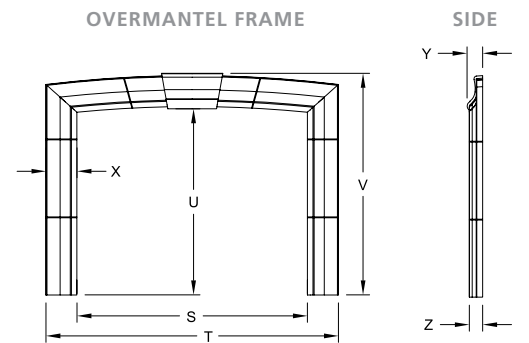

- TRADITIONAL STYLE
- SHOWN IN BEIGE WITH INSERT PANELS AND HEARTH 2
- BEIGE COMES IN LIMESTONE TEXTURE

Available in:

MACCHIATO

BEIGE

Biltmore

	A OPENING WIDTH	B OUTSIDE WIDTH	C OPENING HEIGHT	D OUTSIDE HEIGHT	E TOP WIDTH	F LEG WIDTH	G SHELF DEPTH	H LEG DEPTH
AFBETC5244	52"	69-3/4"	44"	57"	78"	8-1/2"	9-1/2"	6-1/4"

BILTMORE OVERMANTEL *design series*

- TRADITIONAL STYLE
- SHOWN IN MACCHIATO WITH OVERMANTEL FRAME, OVERMANTEL PANELS, INSERT PANELS AND HEARTH 2
- MACCHIATO COMES IN TRAVERTINE TEXTURE

Available in:

MACCHIATO

BEIGE

**Biltmore
Overmantel**

	S OPENING WIDTH	T OUTSIDE WIDTH	U OPENING HEIGHT	V OUTSIDE HEIGHT	X FRAME WIDTH	Y FRAME DEPTH	Z FRAME DEPTH
FRAME - AFOL6650, PANEL - AFOP5444	52"	66"	42"	50"	7"	3-1/2"	3"