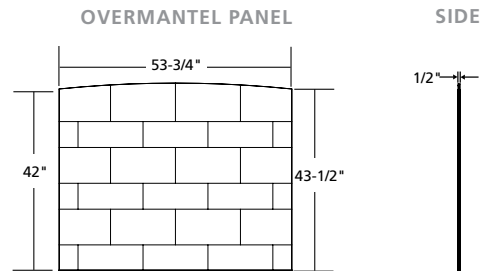

Avalon Overmantel	S OPENING WIDTH	T OUTSIDE WIDTH	U OPENING HEIGHT	V OUTSIDE HEIGHT	X FRAME WIDTH	Y FRAME DEPTH	Z FRAME DEPTH
FRAME - AFOL6650, PANEL - AFOP5444	52"	66"	42"	50"	7"	3-1/2"	3"

BILTMORE *design series*