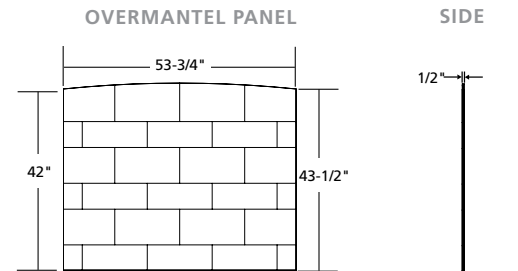

**Biltmore
Overmantel**

	S OPENING WIDTH	T OUTSIDE WIDTH	U OPENING HEIGHT	V OUTSIDE HEIGHT	X FRAME WIDTH	Y FRAME DEPTH	Z FRAME DEPTH
FRAME - AFOL6650, PANEL - AFOP5444	52"	66"	42"	50"	7"	3-1/2"	3"