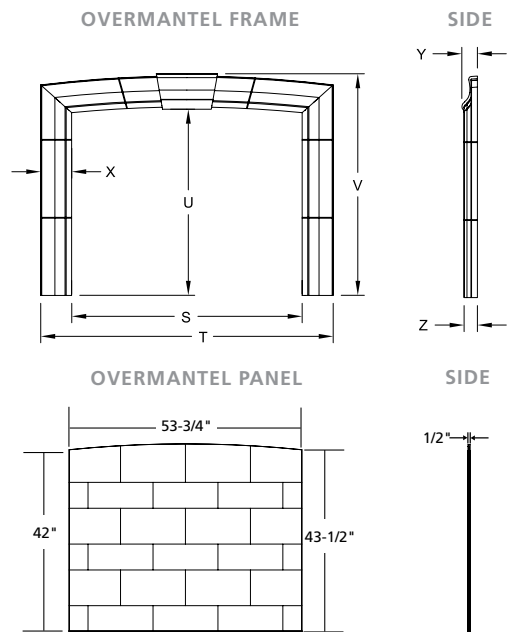

BEIGE

**Biltmore
Overmantel**

	S OPENING WIDTH	T OUTSIDE WIDTH	U OPENING HEIGHT	V OUTSIDE HEIGHT	X FRAME WIDTH	Y FRAME DEPTH	Z FRAME DEPTH
FRAME - AFOL6650, PANEL - AFOP5444	52"	66"	42"	50"	7"	3-1/2"	3"

HEARST *design series*

- TRADITIONAL STYLE
- SHOWN IN MACCHIATO WITH WITH INSERT PANELS AND HEARTH 2
- MACCHIATO COMES IN TRAVERTINE TEXTURE

Available in:

MACCHIATO

BEIGE

Hearst	A OPENING WIDTH	B OUTSIDE WIDTH	C OPENING HEIGHT	D OUTSIDE HEIGHT	E TOP WIDTH	F LEG WIDTH	G SHELF DEPTH	H LEG DEPTH
AFHTTC5244	52"	69-3/4"	40-1/2"	57"	78"	8-1/2"	9-1/2"	3-5/8"

Hearst Overmantel	S OPENING WIDTH	T OUTSIDE WIDTH	U OPENING HEIGHT	V OUTSIDE HEIGHT	X FRAME WIDTH	Y FRAME DEPTH	Z FRAME DEPTH
FRAME - AFOL6650, PANEL - AFOP5444	52"	66"	42"	50"	7"	3-1/2"	3"

FOR COMPLETE INFORMATION AND VALUABLE ASSISTANCE
ON THESE MANTELS & SURROUNDS, CONTACT US AT: