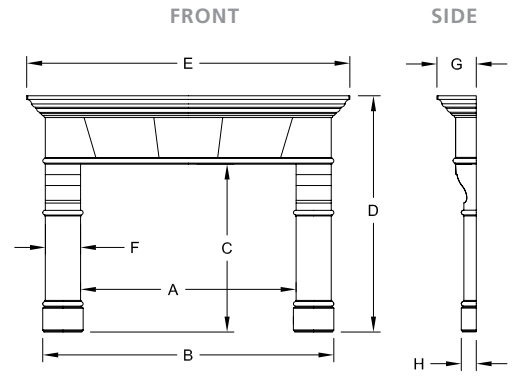

BEIGE

**Biltmore
Overmantel**

	S OPENING WIDTH	T OUTSIDE WIDTH	U OPENING HEIGHT	V OUTSIDE HEIGHT	X FRAME WIDTH	Y FRAME DEPTH	Z FRAME DEPTH
FRAME - AFOL6650, PANEL - AFOP5444	52"	66"	42"	50"	7"	3-1/2"	3"

HEARST *design series*

- TRADITIONAL STYLE
- SHOWN IN MACCHIATO WITH WITH INSERT PANELS AND HEARTH 2
- MACCHIATO COMES IN TRAVERTINE TEXTURE

Available in:

MACCHIATO

BEIGE

Hearst	A OPENING WIDTH	B OUTSIDE WIDTH	C OPENING HEIGHT	D OUTSIDE HEIGHT	E TOP WIDTH	F LEG WIDTH	G SHELF DEPTH	H LEG DEPTH
AFHTTC5244	52"	69-3/4"	40-1/2"	57"	78"	8-1/2"	9-1/2"	3-5/8"

Hearst Overmantel	S OPENING WIDTH	T OUTSIDE WIDTH	U OPENING HEIGHT	V OUTSIDE HEIGHT	X FRAME WIDTH	Y FRAME DEPTH	Z FRAME DEPTH
FRAME - AFOL6650, PANEL - AFOP5444	52"	66"	42"	50"	7"	3-1/2"	3"

FOR COMPLETE INFORMATION AND VALUABLE ASSISTANCE
ON THESE MANTELS & SURROUNDS, CONTACT US AT: