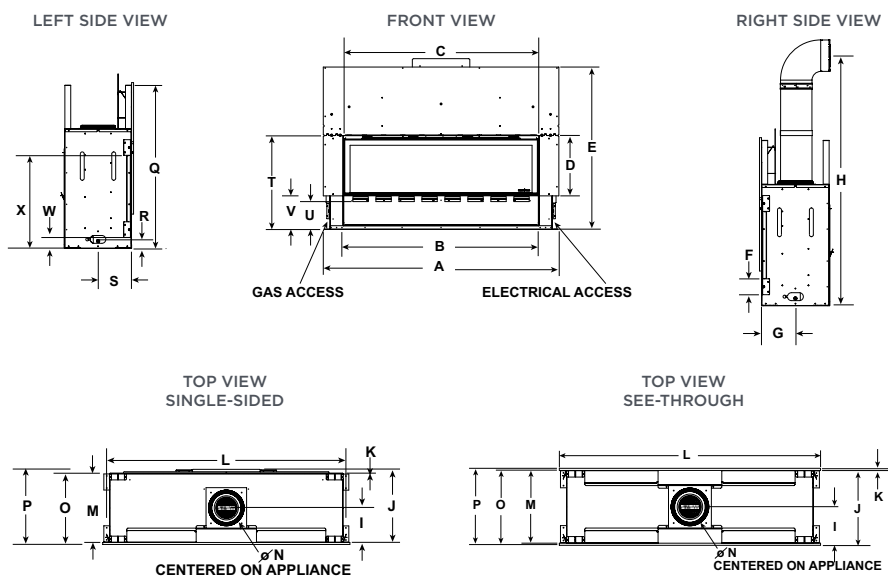

MEZZO SPECIFICATIONS

MODEL	FRONT WIDTH		BACK WIDTH		HEIGHT		DEPTH		GLASS SIZE	BTU/HOUR INPUT (NG)
	UNIT	FRAMING	UNIT	FRAMING	UNIT	FRAMING	UNIT	FRAMING		
MEZZO36, MEZZO36ST	50 [1270]	48-1/4 [1226]	48-3/16 [1224] ST: 50 [1270]	48-1/4 [1226]	42-1/2 [1080]	42 [1067]	18-5/8 [473] ST: 18-1/8 [460]	18-1/4 [464] ST: 17 [432]	35-1/2 x 12-1/2 [908 x 318]	17,500 - 30,000
MEZZO48, MEZZO48ST	62 [1575]	60-1/4 [1530]	60 [1524] ST: 62 [1575]	60-1/4 [1530]	42-1/2 [1080]	42 [1067]	18-5/8 [473] ST: 18-1/8 [460]	18-1/4 [464] ST: 17 [432]	47-1/2 x 12-1/2 [1207 x 318]	21,000 - 40,000

Model	A	B	C	D	E	F	G	H	I	J	K	L	M	N	O	P	Q	R	S	T	U	V	W	X
MEZZO36, MEZZO36ST	50 [1270]	39-1/4 [997]	39-1/4 [997]	15-5/8 [397]	42-1/2 [1080]	4 [102]	8-9/16 [217]	62 [1575]	8-9/16 [217]	18-1/8 [460] ST: 17-1/8 [435]	1 [25] ST: 1/2 [13]	48-3/16 [1224]	17-1/8 [435]	8 [203]	17-5/8 [448] ST: 17-9/16 [446]	18-5/8 [471] ST: 18-1/8 [460]	41-3/4 [1060]	2-3/8 [60]	8-9/16 [217]	24-1/2 [622]	7-1/4 [184]	8-7/8 [225]	2-3/4 [70]	23-3/4 [603]
MEZZO48, MEZZO48ST	62 [1575]	51-1/8 [1299]	51-1/8 [1299]	15-5/8 [397]	42-1/2 [1080]	4 [102]	8-9/16 [217]	62 [1575]	8-9/16 [217]	18-1/8 [460] ST: 17-1/8 [435]	1 [25] ST: 1/2 [13]	60 [1524]	17-1/8 [435]	8 [203]	17-5/8 [448] ST: 17-9/16 [446]	18-5/8 [471] ST: 18-1/8 [460]	41-3/4 [1060]	2-3/8 [60]	8-9/16 [217]	24-1/2 [622]	7-1/4 [184]	8-7/8 [225]	2-3/4 [70]	23-3/4 [603]

Dimensions are in inches and millimeters. Product information is not complete and is subject to change without notice. Product installation must adhere strictly to instructions shipped with product. We recommend measuring individual units at installation. Assumes the use of 1/2" sheetrock. NOTE: Combustible material should not cover the face. Make sure you do NOT cover the decorative door opening.

Refer to installation manual for detailed specifications on installing this product. Heat & Glo® reserves the right to update units periodically. The flame and ember appearance may vary based on the type of fuel burned and the venting configuration used. Actual product appearance, including flame, may differ from product images.

U.S. EFFICIENCIES

Steady State - Since most homeowners use their fireplaces for an extended time while they are in the room, Steady State measures how efficiently your fireplace converts fuel to heat once it is warmed up and running in a "steady state".

AFUE - AFUE rating is more typically used with appliances, like your furnace, that continually cycle on and off to maintain a constant temperature.

RATING	MEZZO-36	MEZZO-36-ST	MEZZO-48	MEZZO-48-ST
STEADY STATE	49.2% (NG), 49.2% (LP)	49.3% (NG), 49.3% (LP)	57.2% (NG), 57.2% (LP)	58.3% (NG), 58.3% (LP)
AFUE	44.1% (NG), 48.5% (LP)	39.7% (NG), 49.3% (LP)	46.4% (NG), 56.1% (LP)	48.3% (NG), 57.3% (LP)

CANADA EFFICIENCIES

EnerGuide (CSA P.4.1-02) - EnerGuide is a rating used in Canada to measure annual fireplace efficiency.

RATING	MEZZO-36	MEZZO-36-ST	MEZZO-48	MEZZO-48-ST
ENERGUIDE (CSA P.4.1-02)	47.8% (NG), 50.8% (LP)	45.9% (NG), 50.1% (LP)	53.2% (NG), 56.3% (LP)	51.3% (NG), 57.0% (LP)