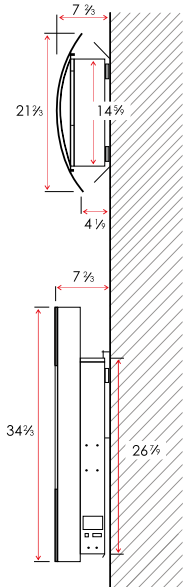

| | |
|-----------------------|-----------------------------------|
| Volts | 120 |
| Amps | 12.5 |
| Watts | 1500 max |
| Heater On | 1500 watts high, 750 watts low |
| Heater Off | 22 watts |
| Lamps | LED 22 watts |
| Rotor Motor | 1 at 5 watts |
| Height, Width, Depth | 21 3/8 x 48 x 6 1/8 |
| Glass Viewing Opening | 45 1/2 x 10 |
| Surround Size | 51 x 23 |
| Shipping Size | 26 1/4 x 61 x 10 1/4 |
| Shipping Weight | 84 lbs. Glass Included |
| Cord Length | 76" |

Vertical Convex Wall Mounted Electric Fireplace

The WM-1641 vertical convex electric fireplace can transform any space with its clean, contemporary design and realistic torch-like flame.

| | |
|--------------------------|--|
| Volts | 120 |
| Amps | 12 |
| Watts | 1435 max |
| Heater On | 1350 watts high, 675 watts low |
| Heater Off | 85 watts |
| Lamps | 2 each 40 watt Candelabra Incandescent, 80 watts total |
| Rotor Motor | 1@5 watts |
| Height, Width, Depth | 39 3/8 x 10 3/8 x 6 1/4 |
| Glass Viewing Opening | 21 1/4 x 7 7/8 |
| Surround Size | 41 3/8 x 15 3/4 |
| Shipping Size | 19 x 9 x 43 |
| Shipping Weight | 49 lbs. Glass Included |
| Cord Length | 76" |

| | |
|-----------------------|--|
| Volts | 120 |
| Amps | 14 |
| Watts | 1435 max |
| Heater On | 1350 watts high, 675 watts low |
| Heater Off | 85 watts |
| Lamps | 2 each 40 watt Candelabra Incandescent, 80 watts total |
| Rotor Motor | 1@5 watts |
| Height, Width, Depth | 26 7/9 x 14 5/9 x 4 4/5 |
| Glass Viewing Opening | 13 x 16 8/9 |
| Surround Size | 21 2/3 x 34 2/3 |
| Shipping Size | 24 x 9 x 36 |
| Shipping Weight | 46 lbs. Glass Included |
| Cord Length | 70" |