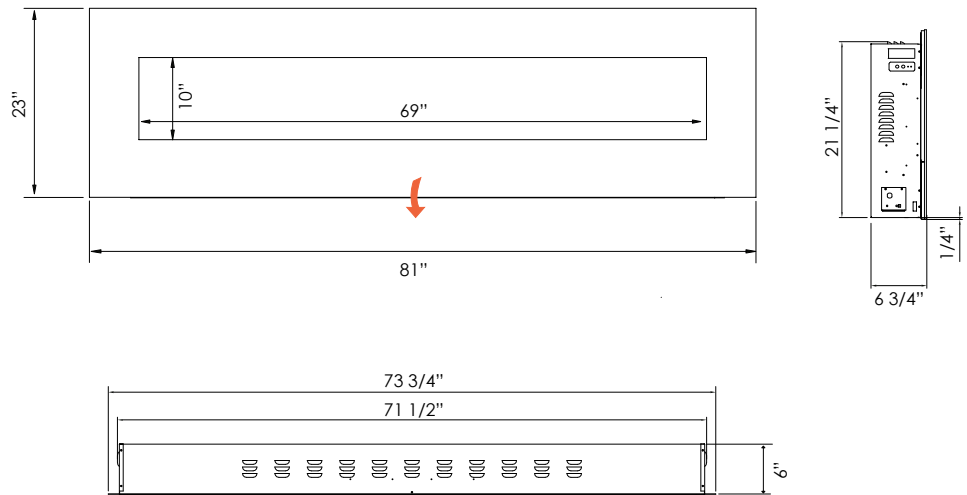

WM-BI-72-8123

The WM-BI-72-8123 adds ambiance to any space with the ability to add backlighting in 13 different colors. Unit is easy to wall mount or for a more custom look build right into the wall. Comes with three colors of fire glass media and three LED ember log sets, see page 7. (Image to left shown with Clear fire glass.)

Volts	120
Amps	12.5
Watts	1500 max
Heater On	1500 watts high, 750 watts low
Heater Off	22 watts
Lamps	LED 22 watts
Rotor Motor	1 at 5 watts
Height, Width, Depth	21 1/4 x 71 1/2 x 6
Glass Viewing Opening	69 x 10
Surround Size	81 x 23
Shipping Size	84 1/4 x 9 1/8 x 25 5/8
Shipping Weight	115.3 lbs. Glass Included
Cord Length	76"