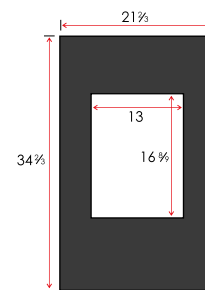

Vertical Convex Wall Mounted Electric Fireplace

The WM-1641 vertical convex electric fireplace can transform any space with its clean, contemporary design and realistic torch-like flame.

| | |
|--------------------------|--|
| Volts | 120 |
| Amps | 12 |
| Watts | 1435 max |
| Heater On | 1350 watts high, 675 watts low |
| Heater Off | 85 watts |
| Lamps | 2 each 40 watt Candelabra Incandescent, 80 watts total |
| Rotor Motor | 1@5 watts |
| Height, Width, Depth | 39 3/8 x 10 3/8 x 6 1/4 |
| Glass Viewing Opening | 21 1/4 x 7 7/8 |
| Surround Size | 41 3/8 x 15 3/4 |
| Shipping Size | 19 x 9 x 43 |
| Shipping Weight | 49 lbs. Glass Included |
| Cord Length | 76" |

WM-2134 Vertical Convex Electric Fireplace

WM-2134 SPECIFICATIONS

Vertical Convex Wall Mounted Electric Fireplace

Are you limited on space? This unique, vertical convex electric fireplace can be mounted flat against the wall or in a corner to make the most of a small area.

| | |
|-----------------------|--|
| Volts | 120 |
| Amps | 14 |
| Watts | 1435 max |
| Heater On | 1350 watts high, 675 watts low |
| Heater Off | 85 watts |
| Lamps | 2 each 40 watt Candelabra Incandescent, 80 watts total |
| Rotor Motor | 1@5 watts |
| Height, Width, Depth | 26 7/9 x 14 5/9 x 4 4/5 |
| Glass Viewing Opening | 13 x 16 8/9 |
| Surround Size | 21 2/3 x 34 2/3 |
| Shipping Size | 24 x 9 x 36 |
| Shipping Weight | 46 lbs. Glass Included |
| Cord Length | 70" |

| | |
|-----------------------|--|
| Volts | 120 |
| Amps | 12.5 |
| Watts | 1500 max |
| Heater On | 1500 watts high, 800 watts low |
| Heater Off | 160 watts |
| Lamps | 4 each 40 watts Candelabra Incandescent, 160 watts total |
| Rotor Motor | 1 at 4 watts |
| Height, Width, Depth | 18 1/10" x 38 3/5" x 5 3/10" |
| Glass Viewing Opening | 37" x 8 7/10" |
| Surround Size | 50 2/5" x 21 7/10" |
| Shipping Size | 54 x 26 x 9 |
| Shipping Weight | 76 lbs. Glass Included |
| Cord Length | 75" |