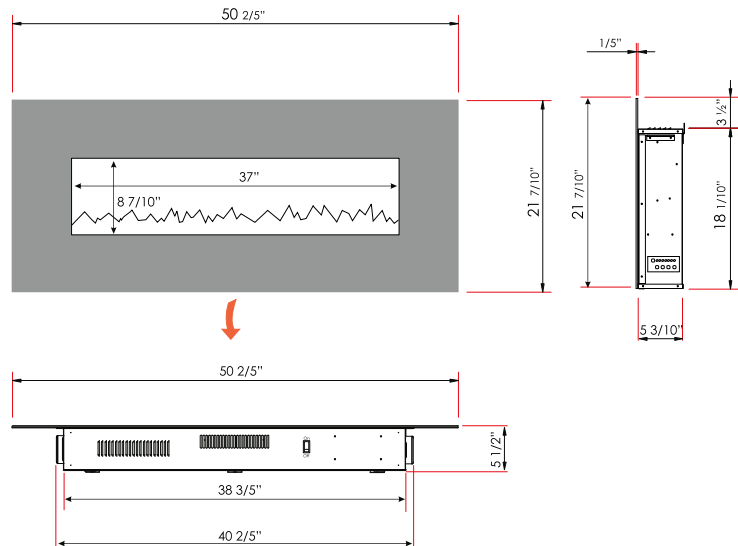

| | |
|-----------------------|--|
| Volts | 120 |
| Amps | 14 |
| Watts | 1435 max |
| Heater On | 1350 watts high, 675 watts low |
| Heater Off | 85 watts |
| Lamps | 2 each 40 watt Candelabra Incandescent, 80 watts total |
| Rotor Motor | 1@5 watts |
| Height, Width, Depth | 26 7/9 x 14 5/9 x 4 4/5 |
| Glass Viewing Opening | 13 x 16 8/9 |
| Surround Size | 21 2/3 x 34 2/3 |
| Shipping Size | 24 x 9 x 36 |
| Shipping Weight | 46 lbs. Glass Included |
| Cord Length | 70" |

WM-50 Electric Fireplace with Clear fire glass

WM-50 SPECIFICATIONS

WM-50 Wall-Mounted Electric Fireplace

Add a little flare to your fireplace face with the WM-50. You'll also get the look of a beautiful wood fire, realistic log set and ember bed with this easy-to-install electric fireplace. Heats approximately 430 sq. ft. Comes with three colors of fire glass media and a log set.

| | |
|-----------------------|--|
| Volts | 120 |
| Amps | 12.5 |
| Watts | 1500 max |
| Heater On | 1500 watts high, 800 watts low |
| Heater Off | 160 watts |
| Lamps | 4 each 40 watts Candelabra Incandescent, 160 watts total |
| Rotor Motor | 1 at 4 watts |
| Height, Width, Depth | 18 1/10" x 38 3/5" x 5 3/10" |
| Glass Viewing Opening | 37" x 8 7/10" |
| Surround Size | 50 2/5" x 21 7/10" |
| Shipping Size | 54 x 26 x 9 |
| Shipping Weight | 76 lbs. Glass Included |
| Cord Length | 75" |