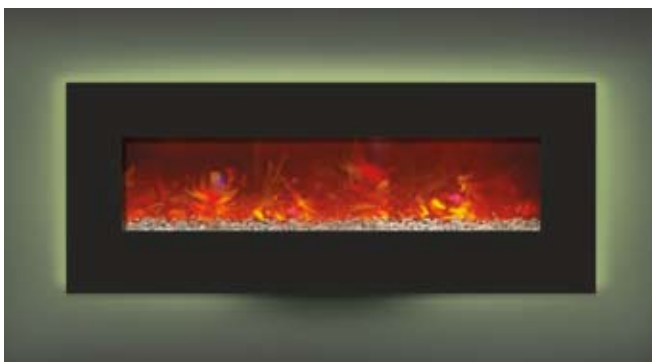

WM-BI-48-5823 Electric Fireplace with Sapphire Blue backlighting

WM-BI SERIES BACKLIGHTING COLORS

Available for WM-BI Series 26", 34", 48" and 72" models only. Comes with 13 colors to choose from, on three sides.

Shown with Smoky Amber Backlighting

Shown with Cobblestone Blue Backlighting

Shown with Mystic Green Backlighting

Shown with Imperial Purple Backlighting

WM-BI-72-8123 Electric Fireplace with Smoky Amber backlighting and optional Goldenrod fire glass