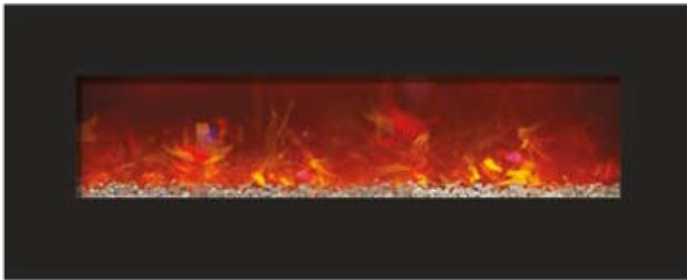

WM-BI-48-5823

Impressive and functional. The WM-BI-48-5823 will heat up a room in more ways than one – featuring 13 colors of ambient backlighting, this unit adds wow factor to any space. The WM-BI-48-5823 features temperature maintenance controls and the ability to be wall mounted or built-in to a wall for a custom finished look. Comes with three colors of fire glass media and three LED ember log sets, see page 7. (Image to left shown with Clear fire glass.)

Volts	120
Amps	12.5
Watts	1500 max
Heater On	1500 watts high, 750 watts low
Heater Off	22 watts
Lamps	LED 22 watts
Rotor Motor	1 at 5 watts
Height, Width, Depth	21 1/4 x 48 x 6
Glass Viewing Opening	45 1/2 x 10
Surround Size	57 1/2 x 23
Shipping Size	60 3/4 x 10 1/4 x 26 1/4
Shipping Weight	82.2 lbs. Glass Included
Cord Length	76"