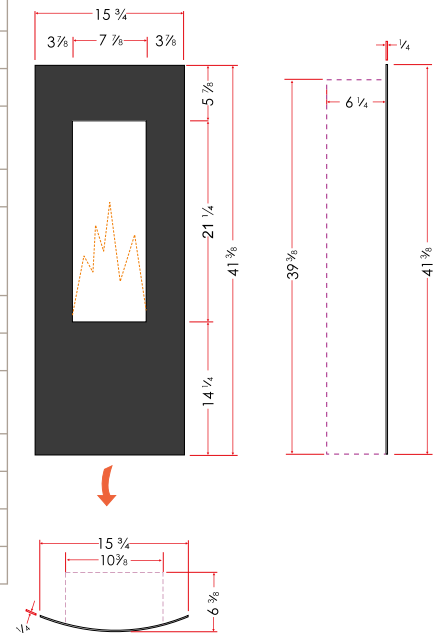

| | |
|-----------------------|-----------------------------------|
| Volts | 120 |
| Amps | 12.5 |
| Watts | 1500 max |
| Heater On | 1500 watts high, 750 watts low |
| Heater Off | 22 watts |
| Lamps | LED 22 watts |
| Rotor Motor | 1 at 5 watts |
| Height, Width, Depth | 21 3/8 x 48 x 6 1/8 |
| Glass Viewing Opening | 45 1/2 x 10 |
| Surround Size | 51 x 23 |
| Shipping Size | 26 1/4 x 61 x 10 1/4 |
| Shipping Weight | 84 lbs. Glass Included |
| Cord Length | 76" |

WM SERIES

INCANDESCENT LIGHT
WITH HEATER AND FAN

ingenuity

WM-1641 Vertical Convex Electric Fireplace

WM-1641 SPECIFICATIONS

WM SERIES Vertical Convex Fireplace Features

- Easy to install 2 step-process
- Incandescent Light
- Flame operates with or without heat
- Heater with Fan
- On demand heat - great for zone heating
- 120 Volt - 1500 Watt / 5000 btu heater
- Approximate heating area - 500 sq. ft.
- Low operating cost with 100 % high efficiency
- Remote control for flame and heater included
- Plug on right side

Vertical Convex Wall Mounted Electric Fireplace

The WM-1641 vertical convex electric fireplace can transform any space with its clean, contemporary design and realistic torch-like flame.

| | |
|--------------------------|--|
| Volts | 120 |
| Amps | 12 |
| Watts | 1435 max |
| Heater On | 1350 watts high, 675 watts low |
| Heater Off | 85 watts |
| Lamps | 2 each 40 watt Candelabra Incandescent, 80 watts total |
| Rotor Motor | 1@5 watts |
| Height, Width, Depth | 39 3/8 x 10 3/8 x 6 1/4 |
| Glass Viewing Opening | 21 1/4 x 7 7/8 |
| Surround Size | 41 3/8 x 15 3/4 |
| Shipping Size | 19 x 9 x 43 |
| Shipping Weight | 49 lbs. Glass Included |
| Cord Length | 76" |