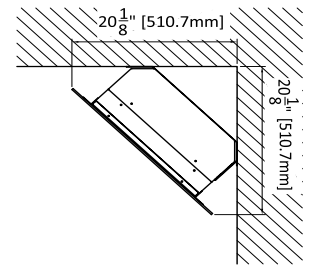

INSTALLATION OPTIONS

Corner Mount