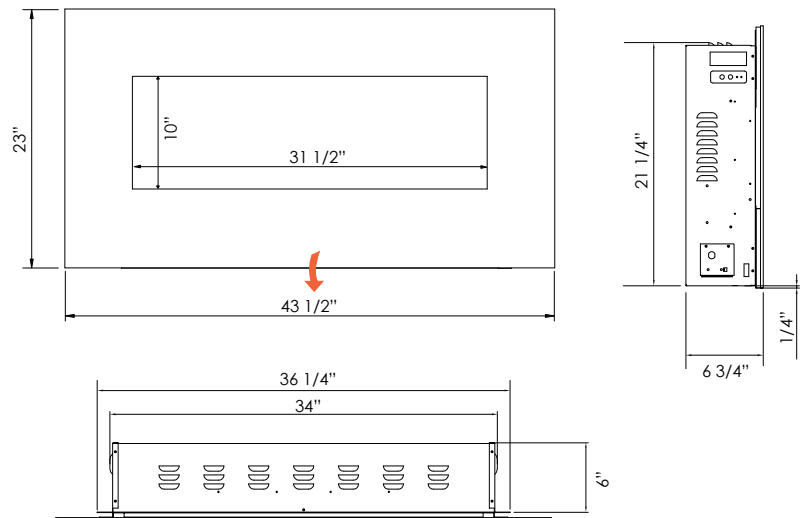

| | |
|-----------------------|-----------------------------------|
| Volts | 120 |
| Amps | 12.5 |
| Watts | 1500 max |
| Heater On | 1500 watts high, 750 watts low |
| Heater Off | 22 watts |
| Lamps | LED 22 watts |
| Rotor Motor | 1 at 5 watts |
| Height, Width, Depth | 21 1/4 x 34 x 6 |
| Glass Viewing Opening | 31 1/2 x 10 |
| Surround Size | 43 1/2 x 23 |
| Shipping Size | 46 3/4 x 9 1/8 x 25 5/8 |
| Shipping Weight | 65.8 lbs. Glass Included |
| Cord Length | 76" |