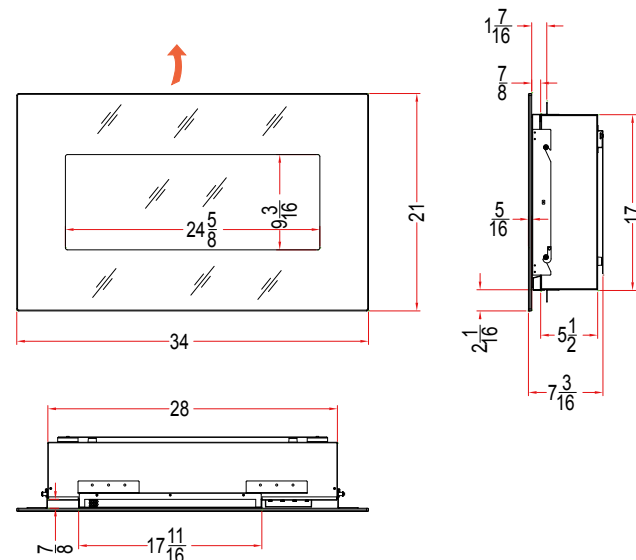

WM-BI-28-3421

Built-in electric fireplaces are a perfect alternative for gas or wood burning fireplaces, solving impossible installation challenges and offering immediate gratification with same-day installation. Add a touch of color with backlighting, 13 colors on all four sides. If you have limited space, then the WM-BI-28-3421 is your answer and is designed to be wall mounted or built-in. Included with the WM-BI-28-3421 are three colors of fire glass media and LED ember log set, see page 7. (Image to left shown with Clear fire glass.)