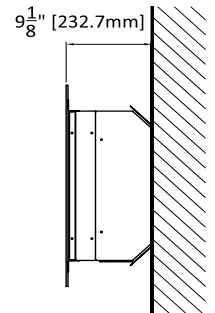

WM-BI-2428-VLR ACCESSORIES

SURROUND

The WM-BI-2428-VLR is designed to fit.

Simply remove the glass from the WM-BI-2428-VLR unit & install.

INSTALLATION OPTIONS

Wall Mount

NEW! FIRE GLASS MEDIA

Large coal nuggets and Sable fire glass media are included with the WM-BI-2428-VLR ONLY. (The Sable is available to purchase for other models at an additional charge.)

NEW! 6-PIECE LOG SET

The 6-piece log set comes standard with the WM-BI-2428-VLR. (Also available to purchase for other models at an additional charge.)

Variations in color and shade are inherent in all printing processes, the actual colors may vary slightly from those shown in this brochure. Please visit your local dealer to view a sample.