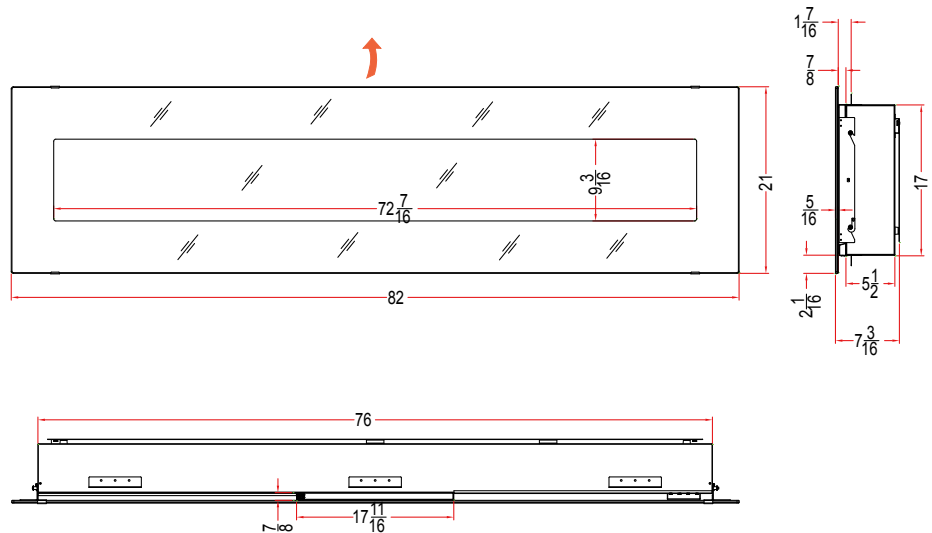

| | |
|-----------------------|-----------------------------------|
| Volts | 120 |
| Amps | 11.7 |
| Watts | 1400 max |
| Heater On | 1350 watts high, 675 watts low |
| Heater Off | 20 watts |
| Blower Motor | 14.5 watts |
| Small Motor | 10 watts |
| Height, Width, Depth | 17 x 76 x 5 1/2 |
| Glass Viewing Opening | 72 7/16 x 9 3/16 |
| Surround Size | 82 x 21 |
| Shipping Size | 87 x 11 1/4 x 25 5/8 |
| Shipping Weight | 107 lbs. Glass Included |
| Cord Length | 75" |