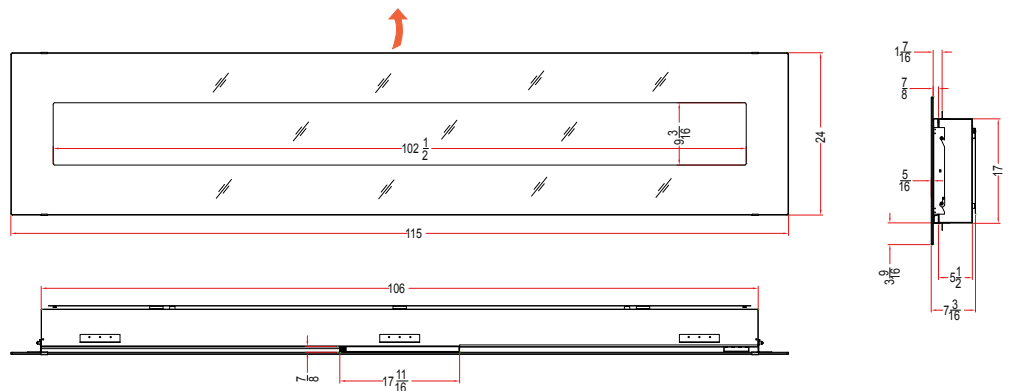

WM-BI-106-11524

With an amazing length of 115" the WM-BI-106-11524 electric fireplace is bound to turn heads. Also features 13 colors of ambient backlighting on all four sides. An excellent choice for commercial installations, this stunning unit can be built in or wall mounted. The state of the art lifelike flame comes alive in one of the biggest glass viewing areas in the industry. Comes with three colors of fire glass media and three LED ember log sets, see page 7. (Image to left shown with Clear fire glass.)

Volts	120
Amps	11.7
Watts	1400 max
Heater On	1350 watts high, 675 watts low
Heater Off	25 watts
Blower Motor	14.5 watts
Small Motor	10 watts
Height, Width, Depth	17 x 106 x 5 1/2
Glass Viewing Opening	102 1/2 x 9 3/16
Surround Size	115 x 24
Shipping Size	120 x 11 1/4 x 28 1/2
Shipping Weight	158 lbs. Glass Included
Cord Length	75"