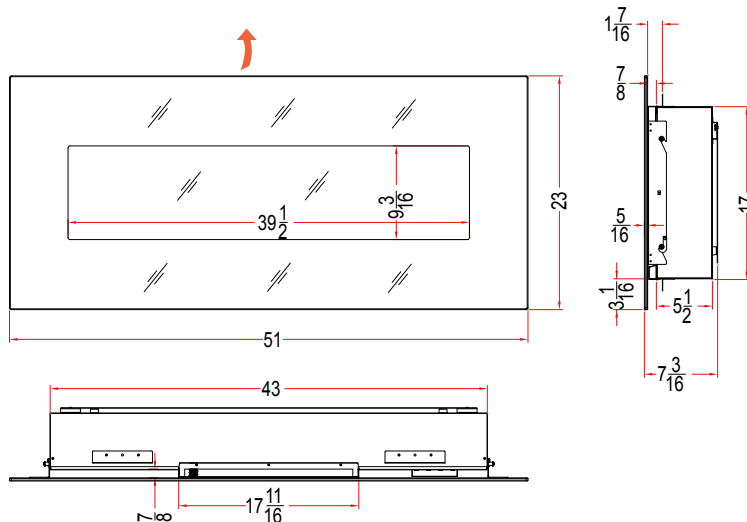

| | |
|-----------------------|-----------------------------------|
| Volts | 120 |
| Amps | 11.7 |
| Watts | 1400 max |
| Heater On | 1350 watts high, 675 watts low |
| Heater Off | 11 watts |
| Blower Motor | 14.5 watts |
| Small Motor | 4 watts |
| Height, Width, Depth | 17 x 43 x 5 1/2 |
| Glass Viewing Opening | 39 1/2 x 9 3/16 |
| Surround Size | 51 x 23 |
| Shipping Size | 55 x 10 3/8 x 27 1/2 |
| Shipping Weight | 72 lbs. Glass Included |
| Cord Length | 75" |