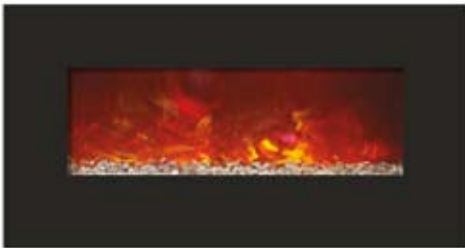

WM-BI-34-4423 Electric Fireplace with Cobblestone Blue backlighting and Harvest Moon fire glass

Burst of color

WM-BI-34-4423 SPECIFICATIONS

WM-BI-34-4423

Warm up any space with the sleek and sophisticated WM-BI-34-4423, featuring temperature maintenance controls and the ability to add backlighting in 13 different colors. This stylish unit will add a touch of elegance to a space by day and a splash of color by night. Unit can be wall mounted or built-in to the wall for a more custom look and finish. Comes with three colors of fire glass media and three LED ember log sets, see page 7. (Image to left shown with Clear fire glass.)