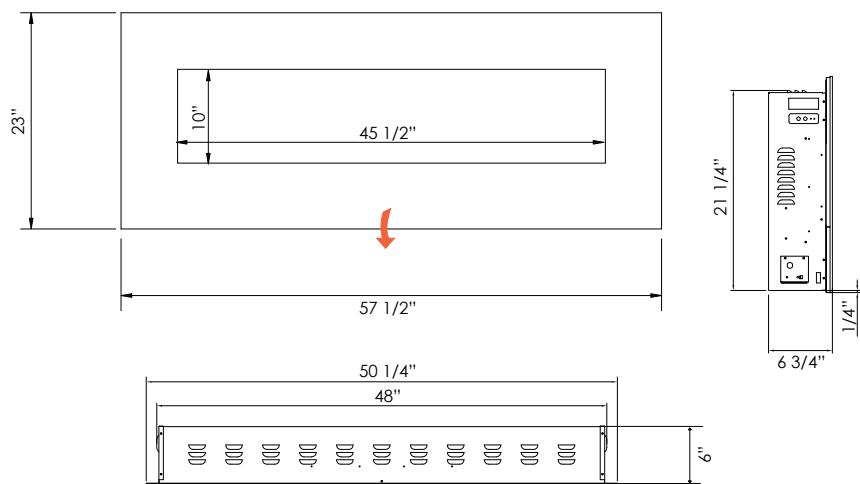

| | |
|-----------------------|-----------------------------------|
| Volts | 120 |
| Amps | 12.5 |
| Watts | 1500 max |
| Heater On | 1500 watts high, 750 watts low |
| Heater Off | 22 watts |
| Lamps | LED 22 watts |
| Rotor Motor | 1 at 5 watts |
| Height, Width, Depth | 21 1/4 x 48 x 6 |
| Glass Viewing Opening | 45 1/2 x 10 |
| Surround Size | 57 1/2 x 23 |
| Shipping Size | 60 3/4 x 10 1/4 x 26 1/4 |
| Shipping Weight | 82.2 lbs. Glass Included |
| Cord Length | 76" |