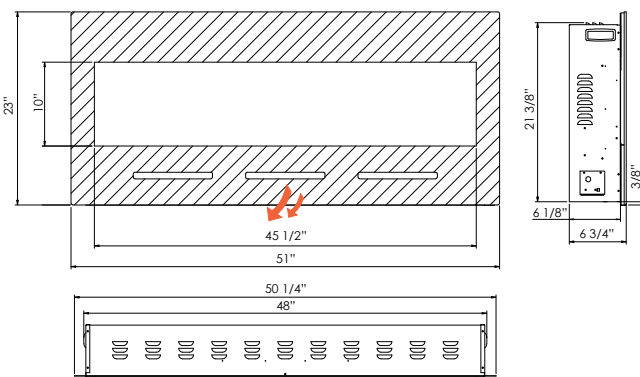

WM-BI-50-FLUSHMNT

The WM-BI-50-FLUSHMNT features a sleek black glass surround and allows heat to be vented out the front of the unit, near the bottom. Comes standard with three colors of fire glass media and three LED ember log sets, see page 7. (Image to left shown with log set.)

Volts	120
Amps	12.5
Watts	1500 max
Heater On	1500 watts high, 750 watts low
Heater Off	22 watts
Lamps	LED 22 watts
Rotor Motor	1 at 5 watts
Height, Width, Depth	21 3/8 x 48 x 6 1/8
Glass Viewing Opening	45 1/2 x 10
Surround Size	51 x 23
Shipping Size	26 1/4 x 61 x 10 1/4
Shipping Weight	84 lbs. Glass Included
Cord Length	76"