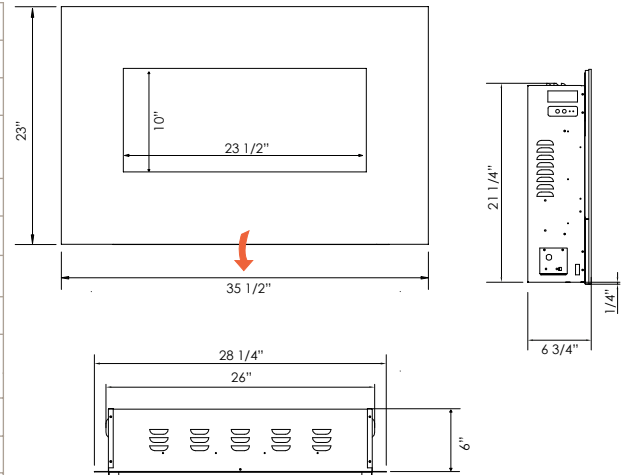

| | |
|-----------------------|--------------------------------|
| Volts | 120 |
| Amps | 12.5 |
| Watts | 1500 max |
| Heater On | 1500 watts high, 750 watts low |
| Heater Off | 22 watts |
| Lamps | LED 22 watts |
| Rotor Motor | 1 at 5 watts |
| Height, Width, Depth | 21 1/4 x 26 x 6 |
| Glass Viewing Opening | 23 1/2 x 10 |
| Surround Size | 35 1/2 x 23 |
| Shipping Size | 38 3/4 x 9 1/8 x 25 5/8 |
| Shipping Weight | 55.7 lbs. Glass Included |
| Cord Length | 76" |