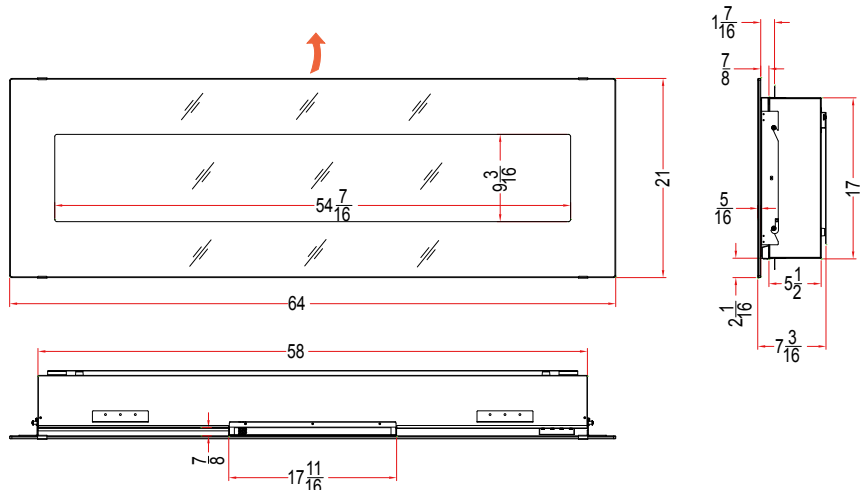

| | |
|-----------------------|-----------------------------------|
| Volts | 120 |
| Amps | 11.7 |
| Watts | 1400 max |
| Heater On | 1350 watts high, 675 watts low |
| Heater Off | 18 watts |
| Blower Motor | 14.5 watts |
| Small Motor | 10 watts |
| Height, Width, Depth | 17 x 58 x 5 1/2 |
| Glass Viewing Opening | 54 7/16 x 9 3/16 |
| Surround Size | 64 x 21 |
| Shipping Size | 68 x 10 3/8 x 25 5/8 |
| Shipping Weight | 87 lbs. Glass Included |
| Cord Length | 75" |