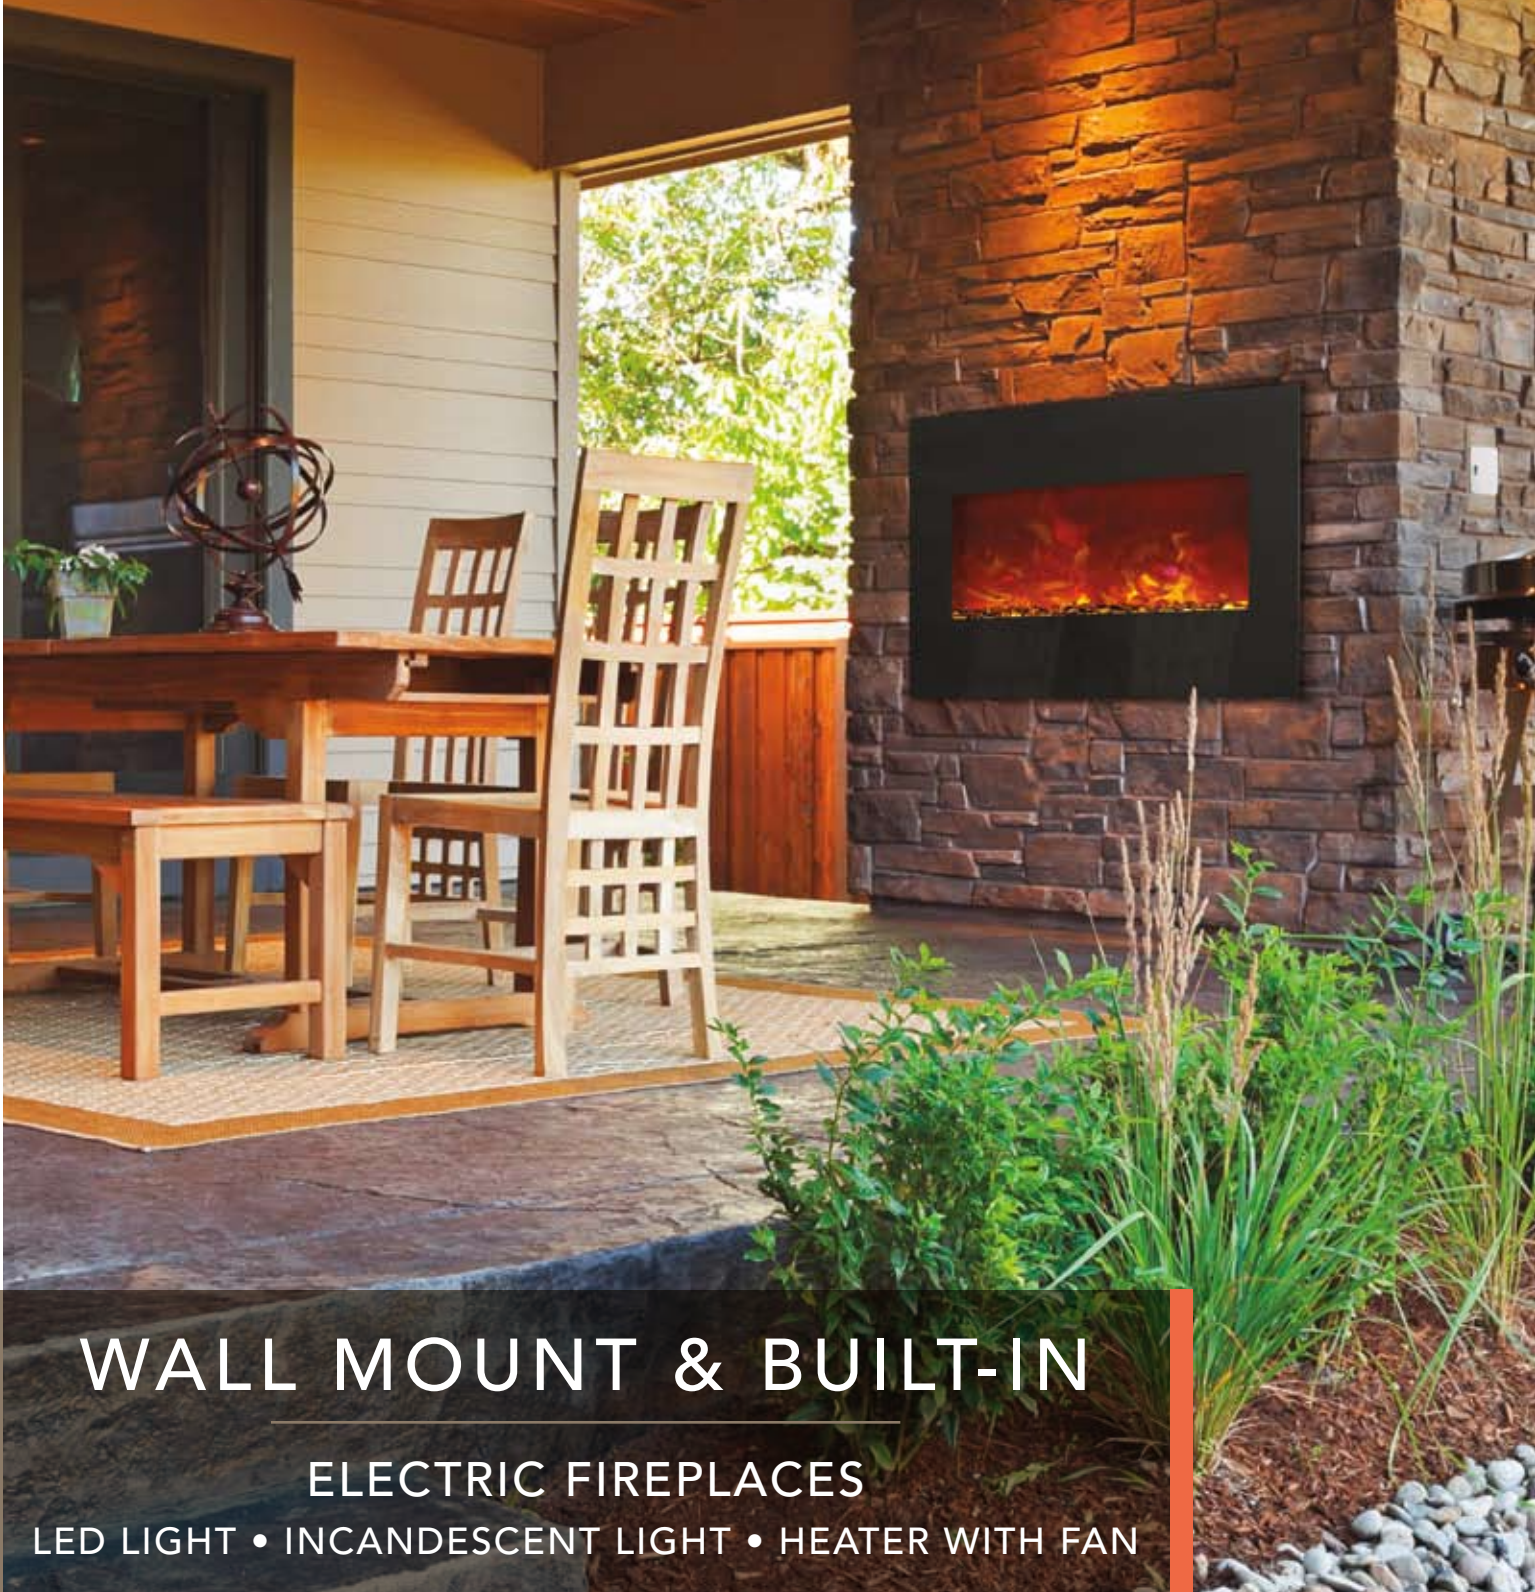

WM-BI-28-3421 Electric Fireplace
shown with optional Sable fire glass

WALL MOUNT & BUILT-IN

ELECTRIC FIREPLACES

LED LIGHT • INCANDESCENT LIGHT • HEATER WITH FAN

Amantii