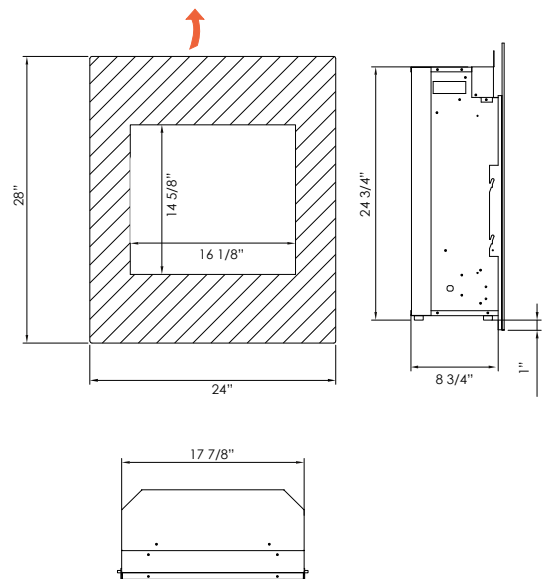

Amantii Innovation

Our smart WM-BI-2428-VLR is one versatile unit! The design possibilities are endless - saves on space by being able to install it in a corner, also ideal for locations where running costly gas lines and venting are not possible. Beautiful and flexible with four different decorative medias to choose from. Comes with real coal, Sable and a 6 piece log set. (Image to the left shown with LED ember log set.)

Volts	120
Amps	12.5
Watts	1500 max
Heater	1500 watts high, 750 watts low
No Heater	22 watts
Lamps	LED 22 watts
Rotor Motor	1 at 5 watts
Height, Width, Depth	24 3/4 x 17 7/8 x 8 3/4
Glass Viewing Opening	16 1/8 x 14 5/8
Surround Size	24 x 28
Shipping Size	31 x 12 x 27 3/8
Shipping Weight	57.2 lbs. Glass Included
Cord Length	76"