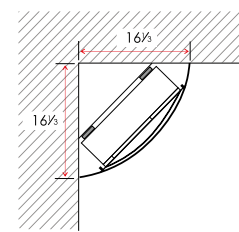

Vertical Convex Wall Mounted Electric Fireplace

Are you limited on space? This unique, vertical convex electric fireplace can be mounted flat against the wall or in a corner to make the most of a small area.

Volts	120
Amps	14
Watts	1435 max
Heater On	1350 watts high, 675 watts low
Heater Off	85 watts
Lamps	2 each 40 watt Candelabra Incandescent, 80 watts total
Rotor Motor	1@5 watts
Height, Width, Depth	26 7/9 x 14 5/9 x 4 4/5
Glass Viewing Opening	13 x 16 8/9
Surround Size	21 2/3 x 34 2/3
Shipping Size	24 x 9 x 36
Shipping Weight	46 lbs. Glass Included
Cord Length	70"