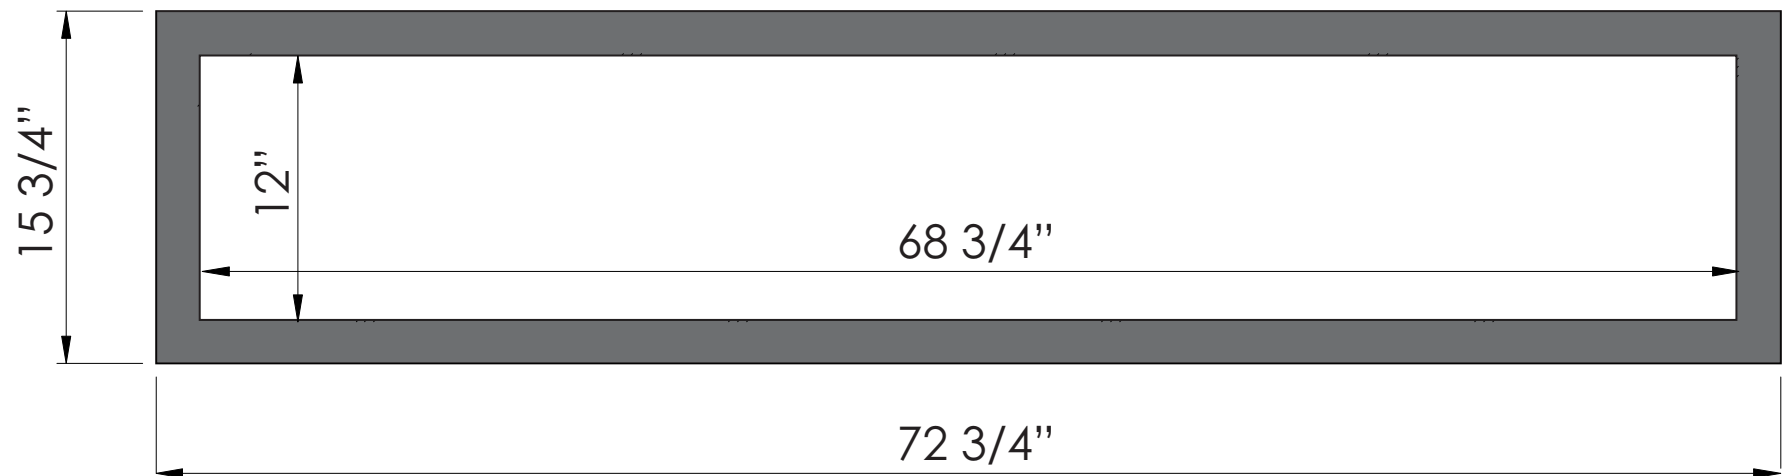

TECHNICAL SPECIFICATIONS		
VOLTS	120	
AMPS	12.5	
WATTS	1500	
HEATER	HIGH	1500 watts
	LOW	750 watts
NO HEATER	22 watts	
LAMPS	QUANTITY	LED
	WATTS	
	TOTAL WATTS	22 watts
ROTOR MOTOR	1 at 5 watts	
HEIGHT, WIDTH, DEPTH	23 1/2 x 72 1/4 x 12	
GLASS VIEWING OPENING	68 3/4 x 12	
SURROUND SIZE	72 3/4 x 15 3/4	
SHIPPING SIZE	25 1/4 x 81 1/8 x 14 1/2	
SHIPPING WEIGHT	133.5 lbs	
	UNIT	
GLASS FRONT	Included	
PLUG LOCATION	Left Side	
CORD LENGTH	76"	
APPROX. HEATING AREA	400 sq ft	

Optional surround included in the box

SERIES BUILT IN	MODEL BI-72-DEEP		REV 1
SCALE 1" = 1'-0"	DATE: 11/1/2013		SHEET 1 OF 1

TECHNICAL SPECIFICATIONS		
VOLTS	120	
AMPS	12.5	
WATTS	1500	
HEATER	HIGH	1500 watts
	LOW	750 watts
NO HEATER	22 watts	
LAMPS	QUANTITY	LED
	WATTS	
	TOTAL WATTS	22 watts
ROTOR MOTOR	1 at 5 watts	
HEIGHT, WIDTH, DEPTH	60 x 183.2 x 30.2 cm	
GLASS VIEWING OPENING	174.6 x 30.2 cm	
SURROUND SIZE	184.6 x 40.2 cm	
SHIPPING SIZE	64 x 206 x 36.8 cm	
SHIPPING WEIGHT	60.5 kg	
GLASS FRONT	UNIT	
		Included
PLUG LOCATION	Left Side	
CORD LENGTH	193 cm	
APPROX. HEATING AREA	37 sqm	

Optional surround included in the box

Amantii

SERIES BUILT IN	MODEL BI-72-DEEP		REV 1
SCALE 1:12	DATE: 11/1/2013		SHEET 1 OF 1