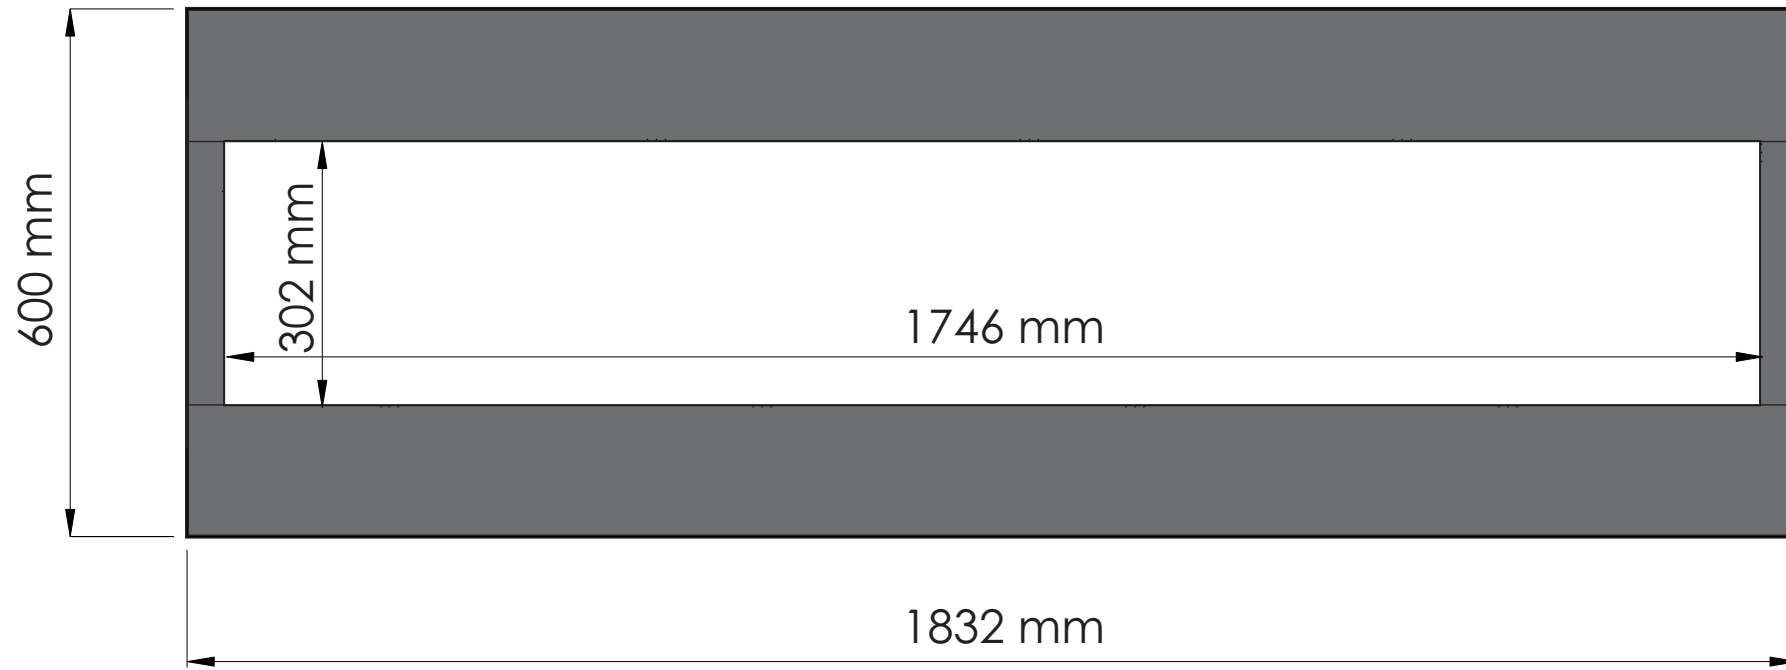

TECHNICAL SPECIFICATIONS		
VOLTS	120	
AMPS	12.5	
WATTS	1500	
HEATER	HIGH	1500 watts
	LOW	750 watts
NO HEATER	22 watts	
LAMPS	QUANTITY	LED
	WATTS	
	TOTAL WATTS	22 watts
ROTOR MOTOR	1 at 5 watts	
HEIGHT, WIDTH, DEPTH	23 1/2 x 72 1/4 x 12	
GLASS VIEWING OPENING	68 3/4 x 12	
SURROUND SIZE	72 3/4 x 15 3/4	
SHIPPING SIZE	25 1/4 x 81 1/8 x 14 1/2	
SHIPPING WEIGHT	133.5 lbs	
	UNIT	
GLASS FRONT	Included	
PLUG LOCATION	Left Side	
CORD LENGTH	76"	
APPROX. HEATING AREA	400 sq ft	

Optional surround included in the box

SERIES BUILT IN	MODEL BI-72-DEEP		REV 1
SCALE 1" = 1'-0"	DATE: 11/1/2013		SHEET 1 OF 1

TECHNICAL SPECIFICATIONS		
VOLTS	120	
AMPS	12.5	
WATTS	1500	
HEATER	HIGH	1500 watts
	LOW	750 watts
NO HEATER	22 watts	
LAMPS	QUANTITY	LED
	WATTS	
	TOTAL WATTS	22 watts
ROTOR MOTOR	1 at 5 watts	
HEIGHT, WIDTH, DEPTH	60 x 183.2 x 30.2 cm	
GLASS VIEWING OPENING	174.6 x 30.2 cm	
SURROUND SIZE	184.6 x 40.2 cm	
SHIPPING SIZE	64 x 206 x 36.8 cm	
SHIPPING WEIGHT	60.5 kg	
GLASS FRONT	UNIT	
		Included
PLUG LOCATION	Left Side	
CORD LENGTH	193 cm	
APPROX. HEATING AREA	37 sqm	

Optional surround included in the box

Amantii

SERIES BUILT IN	MODEL BI-72-DEEP		REV 1
SCALE 1:12	DATE: 11/1/2013		SHEET 1 OF 1