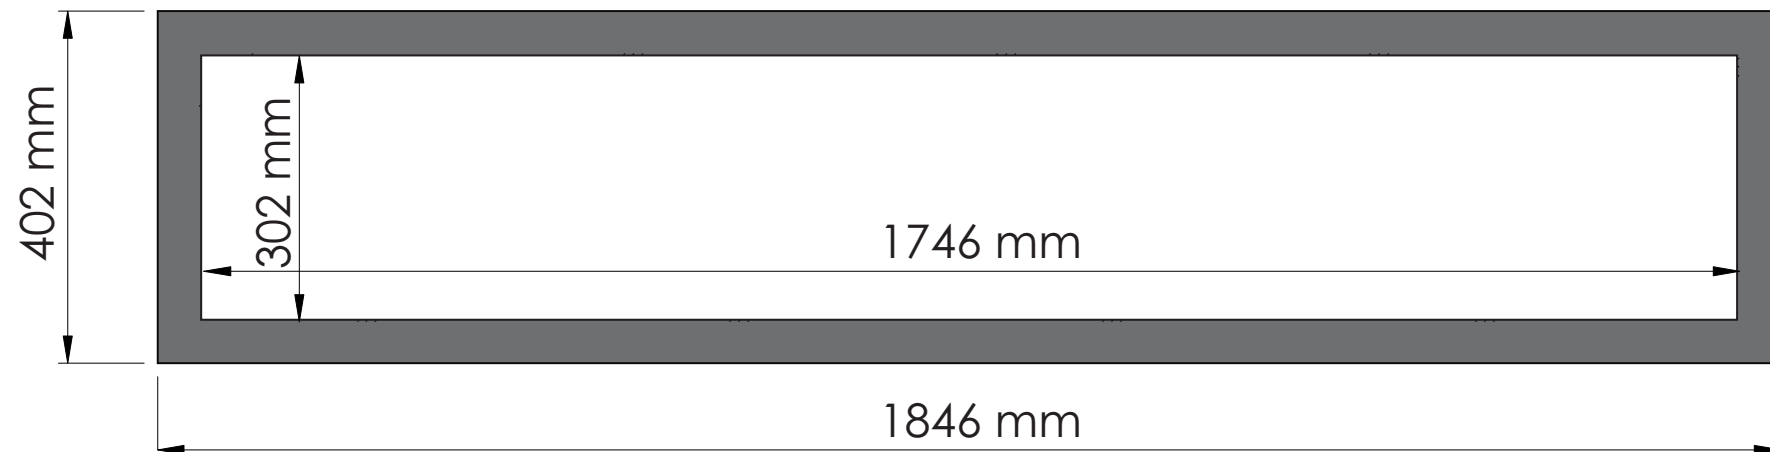

TECHNICAL SPECIFICATIONS		
VOLTS	120	
AMPS	12.5	
WATTS	1500	
HEATER	HIGH	1500 watts
	LOW	750 watts
NO HEATER	22 watts	
LAMPS	QUANTITY	LED
	WATTS	
	TOTAL WATTS	22 watts
ROTOR MOTOR	1 at 5 watts	
HEIGHT, WIDTH, DEPTH	60 x 183.2 x 30.2 cm	
GLASS VIEWING OPENING	174.6 x 30.2 cm	
SURROUND SIZE	184.6 x 40.2 cm	
SHIPPING SIZE	64 x 206 x 36.8 cm	
SHIPPING WEIGHT	60.5 kg	
GLASS FRONT	UNIT	
		Included
PLUG LOCATION	Left Side	
CORD LENGTH	193 cm	
APPROX. HEATING AREA	37 sqm	

Optional surround included in the box