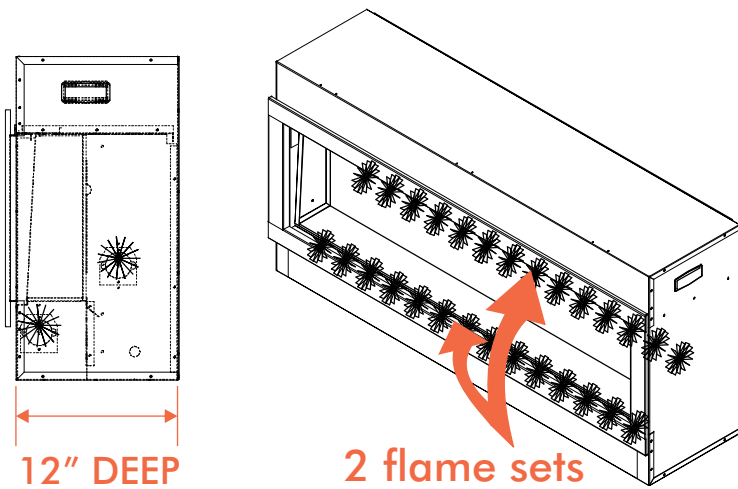

NEW FROM AMANTII • BI-50-DEEP & BI-72-DEEP

Stunning three colour 'Dual Flame' & an impressive 12" Deep

BI-72-DEEP with Design Specialties surround in Aztec Gold

Finishing material can be built right to the glass for a clean edge. • 2 unit sizes: 50" & 72"
• Built-in Only • Advanced 'Dual Flame' presentation - two flame sets • Hardwire Ready
• Remote control for flame & Heater included • 4 stage lighting

BI-50-DEEP shown without surround

BI-50-DEEP shown with surround

BI-72-DEEP shown without surround

BI-72-DEEP shown with surround

Amantii Innovation

Achieve wow factor in any room with the BI-50-DEEP or BI-72-DEEP. These units are nearly double in depth of a traditional electric fireplace at 12". These models are designed for a truly no fuss, contemporary look. Select either the surround-less look (unit can be installed with finishing material flush to the glass) or install with a metal surround. Perfect for locations where running costly gas lines and venting are not possible.