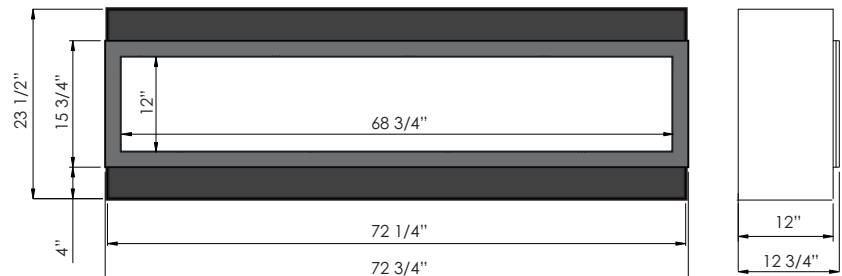

The steel surround comes standard in black but is also available as a custom order in any of the 34 Design Specialties powder coat finishes.

MSRP \$1599

MSRP \$1899

Distributed by:

For more information & to see our complete lineup please scan the code or visit www.amantii.com