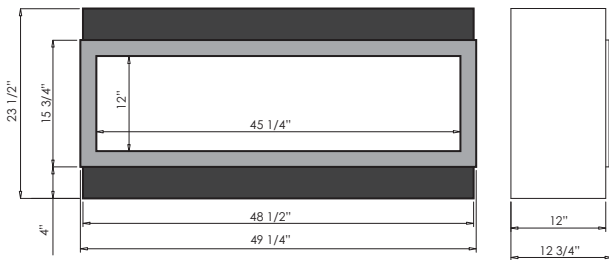

The steel surround comes standard in black but is also available as a custom order in any of the 34 Design Specialties powder coat finishes.

MSRP \$1599

MSRP \$1899

Distributed by:

For more information & to see our complete lineup please scan the code or visit www.amantii.com