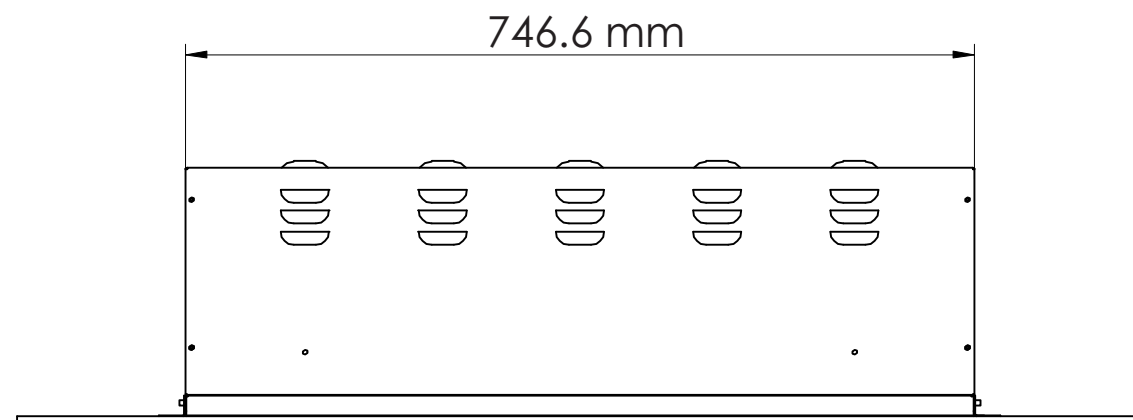

TECHNICAL SPECIFICATIONS		
VOLTS		120
AMPS		12.5
WATTS		1500
HEATER	HIGH	1500 watts
	LOW	750 watts
NO HEATER		22 watts
LAMPS	QUANTITY	LED
	WATTS	
	TOTAL WATTS	22 watts
ROTOR MOTOR		1 at 5 watts
HEIGHT, WIDTH, DEPTH		19 1/4 x 29 1/2 x 8 1/2
GLASS VIEWING OPENING		26 3/4 x 11 1/2
GLASS SIZE		40 x 26
SHIPPING SIZE		32 3/8 x 44 3/4 x 12 1/4
SHIPPING WEIGHT		73 lbs
GLASS FRONT	UNIT	
		Included
PLUG LOCATION		Left Side
CORD LENGTH		76"
APPROX. HEATING AREA		400 sq ft

Minimum opening size required 19 5/8" H x 29 7/8" W

SERIES INSERT	MODEL INSERT-30-4026 INSERT-30-4026-WHTGLS		REV 1
SCALE 1" = 1'-0"	DATE: 01/01/2013	SHEET 1 OF 1	

TECHNICAL SPECIFICATIONS		
VOLTS	120	
AMPS	12.5	
WATTS	1500	
HEATER	HIGH	1500 watts
	LOW	750 watts
NO HEATER	22 watts	
LAMPS	QUANTITY	LED
	WATTS	
	TOTAL WATTS	22 watts
ROTOR MOTOR	1 at 5 watts	
HEIGHT, WIDTH, DEPTH	48.8 x 74.7 x 22.2 cm	
GLASS VIEWING OPENING	68.2 x 29.3 cm	
GLASS SIZE	101.6 x 66.04 cm	
SHIPPING SIZE	82.1 x 113.5 x 31 cm	
SHIPPING WEIGHT		33 kg
	UNIT	
GLASS FRONT		Included
PLUG LOCATION		Left Side
CORD LENGTH		193 cm
APPROX. HEATING AREA		37 sqm

Minimum opening size required 50 cm H x 76 cm W

SERIES INSERT	MODEL INSERT-30-4026 INSERT-30-4026-WHTGLS		REV 1
SCALE 1:12	DATE: 01/01/2013	SHEET 1 OF 1	