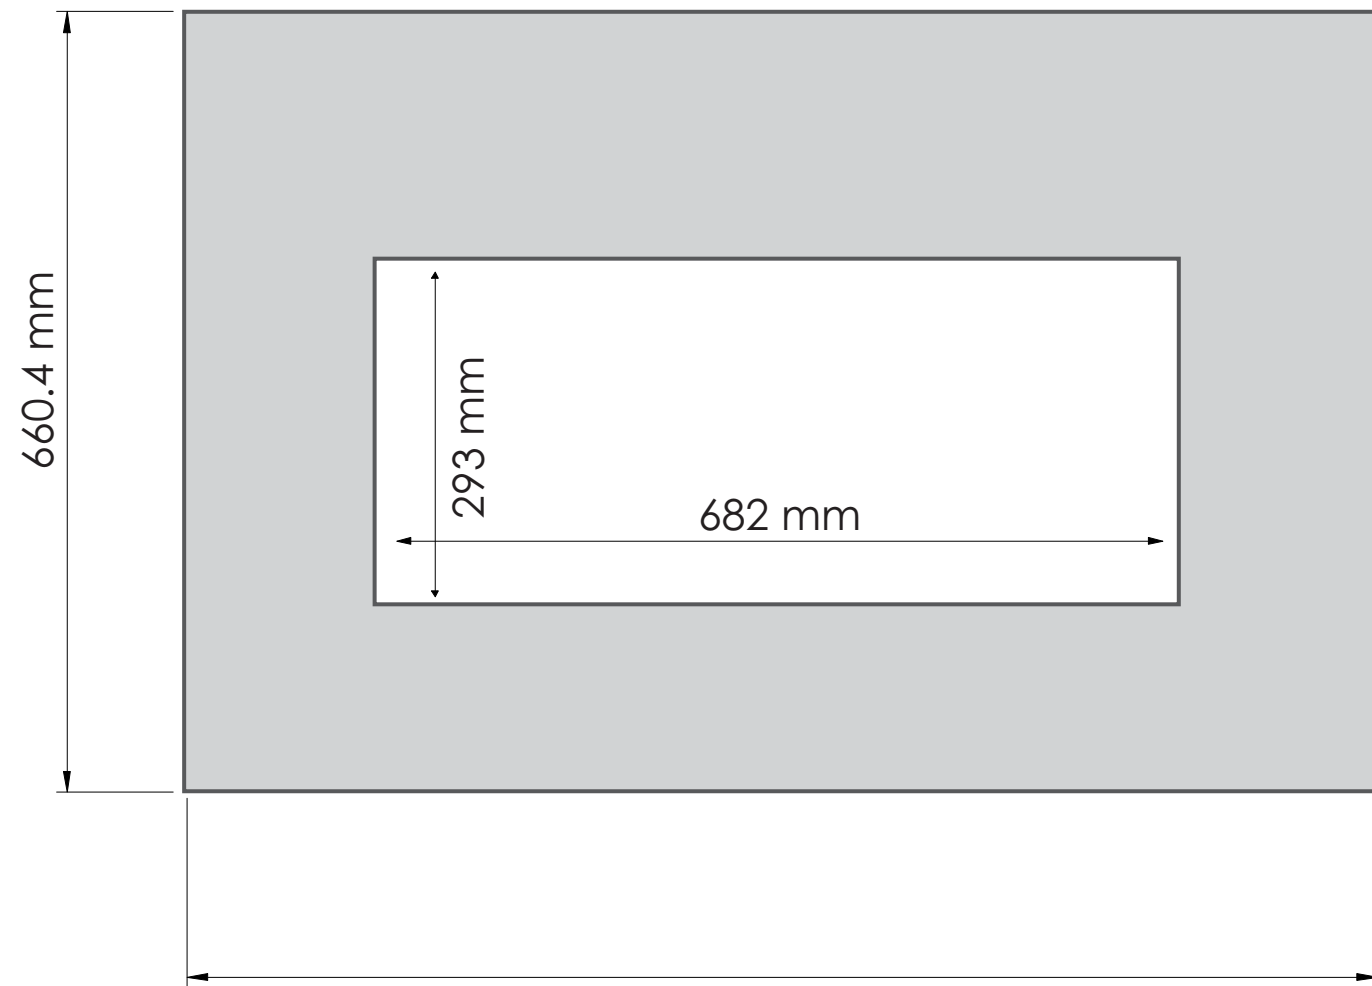

TECHNICAL SPECIFICATIONS		
VOLTS		120
AMPS		12.5
WATTS		1500
HEATER	HIGH	1500 watts
	LOW	750 watts
NO HEATER		22 watts
LAMPS	QUANTITY	LED
	WATTS	
	TOTAL WATTS	22 watts
ROTOR MOTOR		1 at 5 watts
HEIGHT, WIDTH, DEPTH		19 1/4 x 29 1/2 x 8 1/2
GLASS VIEWING OPENING		26 3/4 x 11 1/2
GLASS SIZE		40 x 26
SHIPPING SIZE		32 3/8 x 44 3/4 x 12 1/4
SHIPPING WEIGHT		73 lbs
GLASS FRONT	UNIT	
		Included
PLUG LOCATION		Left Side
CORD LENGTH		76"
APPROX. HEATING AREA		400 sq ft

Minimum opening size required 19 5/8" H x 29 7/8" W

SERIES INSERT	MODEL INSERT-30-4026 INSERT-30-4026-WHTGLS		REV 1
SCALE 1" = 1'-0"	DATE: 01/01/2013	SHEET 1 OF 1	

TECHNICAL SPECIFICATIONS		
VOLTS	120	
AMPS	12.5	
WATTS	1500	
HEATER	HIGH	1500 watts
	LOW	750 watts
NO HEATER	22 watts	
LAMPS	QUANTITY	LED
	WATTS	
	TOTAL WATTS	22 watts
ROTOR MOTOR	1 at 5 watts	
HEIGHT, WIDTH, DEPTH	48.8 x 74.7 x 22.2 cm	
GLASS VIEWING OPENING	68.2 x 29.3 cm	
GLASS SIZE	101.6 x 66.04 cm	
SHIPPING SIZE	82.1 x 113.5 x 31 cm	
SHIPPING WEIGHT		33 kg
	UNIT	
GLASS FRONT		Included
PLUG LOCATION		Left Side
CORD LENGTH		193 cm
APPROX. HEATING AREA		37 sqm

Minimum opening size required 50 cm H x 76 cm W

SERIES INSERT	MODEL INSERT-30-4026 INSERT-30-4026-WHTGLS		REV 1
SCALE 1:12	DATE: 01/01/2013	SHEET 1 OF 1	