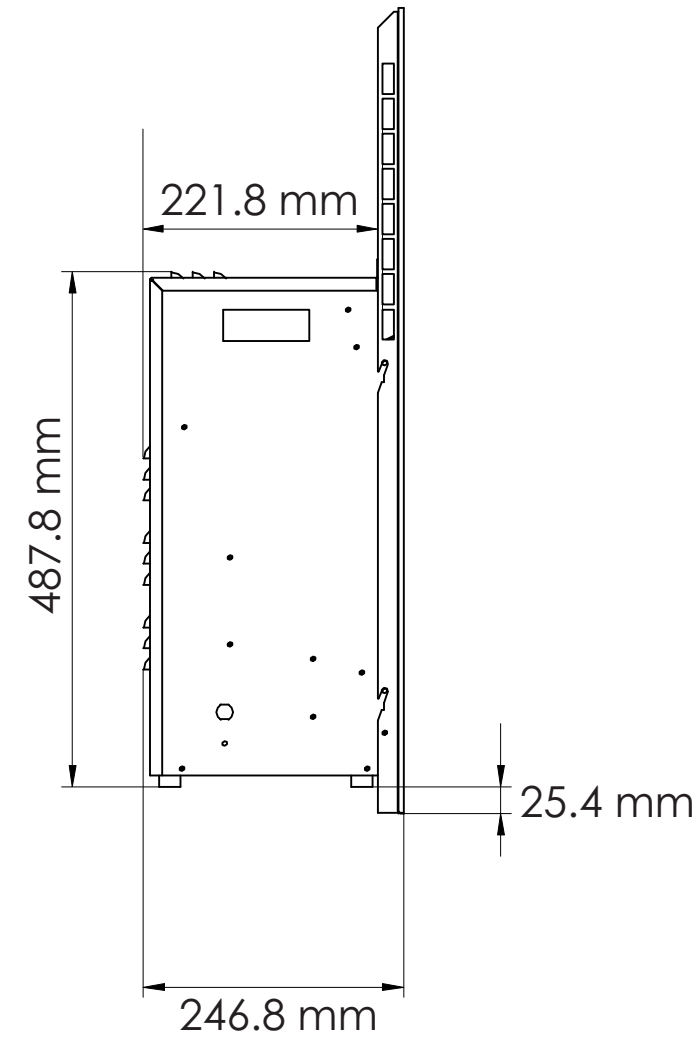

TECHNICAL SPECIFICATIONS		
VOLTS		120
AMPS		12.5
WATTS		1500
HEATER	HIGH	1500 watts
	LOW	750 watts
NO HEATER		22 watts
LAMPS	QUANTITY	LED
	WATTS	
	TOTAL WATTS	22 watts
ROTOR MOTOR		1 at 5 watts
HEIGHT, WIDTH, DEPTH		19 1/4 x 29 1/2 x 8 1/2
GLASS VIEWING OPENING		26 3/4 x 11 1/2
GLASS SIZE		40 x 26
SHIPPING SIZE		32 3/8 x 44 3/4 x 12 1/4
SHIPPING WEIGHT		73 lbs
GLASS FRONT	UNIT	
		Included
PLUG LOCATION		Left Side
CORD LENGTH		76"
APPROX. HEATING AREA		400 sq ft

Minimum opening size required 19 5/8" H x 29 7/8" W

SERIES INSERT	MODEL INSERT-30-4026 INSERT-30-4026-WHTGLS		REV 1
SCALE 1" = 1'-0"	DATE: 01/01/2013	SHEET 1 OF 1	

TECHNICAL SPECIFICATIONS		
VOLTS	120	
AMPS	12.5	
WATTS	1500	
HEATER	HIGH	1500 watts
	LOW	750 watts
NO HEATER	22 watts	
LAMPS	QUANTITY	LED
	WATTS	
	TOTAL WATTS	22 watts
ROTOR MOTOR	1 at 5 watts	
HEIGHT, WIDTH, DEPTH	48.8 x 74.7 x 22.2 cm	
GLASS VIEWING OPENING	68.2 x 29.3 cm	
GLASS SIZE	101.6 x 66.04 cm	
SHIPPING SIZE	82.1 x 113.5 x 31 cm	
SHIPPING WEIGHT		33 kg
	UNIT	
GLASS FRONT		Included
PLUG LOCATION		Left Side
CORD LENGTH		193 cm
APPROX. HEATING AREA		37 sqm

Minimum opening size required 50 cm H x 76 cm W

SERIES INSERT	MODEL INSERT-30-4026 INSERT-30-4026-WHTGLS		REV 1
SCALE 1:12	DATE: 01/01/2013	SHEET 1 OF 1	